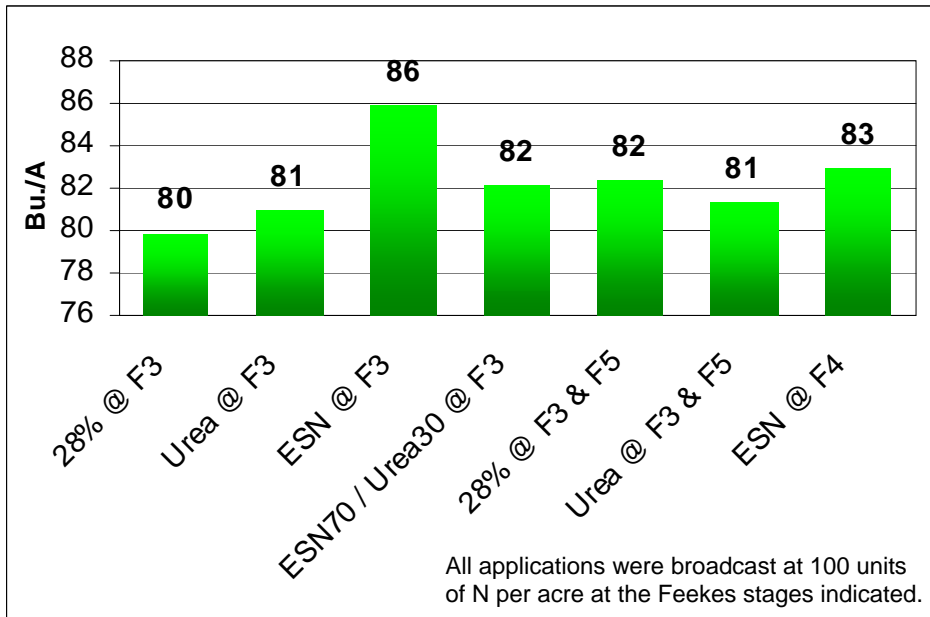

SmartNitrogen

Controlled Release Fertilizer

A *smarter* source of nitrogen.
A *smarter* way to grow.

Facts from the Field

ESN Advantages on Winter Wheat

Replicated research, conducted by Beck's Superior Hybrids, was conducted on different management strategies for nitrogen applied on winter wheat. The trials were conducted in Southern Indiana near Evansville. Beck's conducts these types of trials as a part of their PFR Practical Farm Research® studies at two locations in Indiana and one in Illinois.

In the latitudes of Southern Indiana and Illinois, Kentucky and Tennessee, ESN is recommended for mid-winter and early spring application. In some cases, a blend of ESN with a more soluble nitrogen is beneficial and can enhance early season tillering benefiting yield.

ESN is a proprietary polymer-coated controlled-release nitrogen fertilizer for agricultural crops. It works on all major nitrogen loss mechanisms – ammonia volatilization, nitrate leaching, and denitrification.